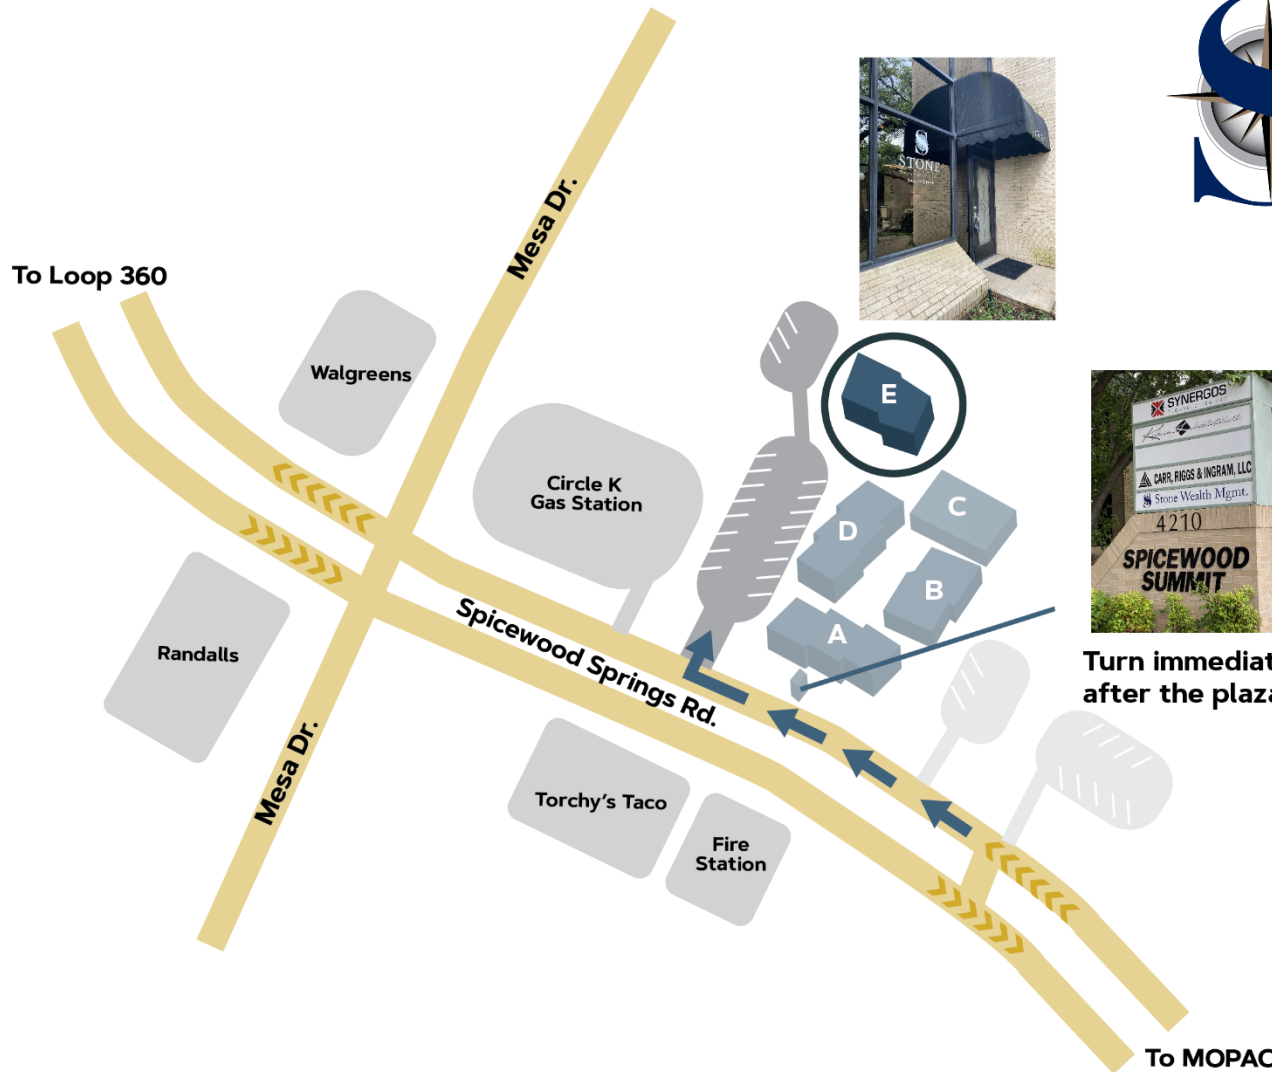

STONE

WEALTH MANAGEMENT

4210 Spicewood Springs Rd. Building E
Austin, Texas 78759
512-469-9152

Turn immediately
after the plaza sign

Directions:

- Head West from Mopac on Spicewood Springs Rd.
- Turn **right** immediately **after** the plaza sign into **second parking lot**, just before Mesa Drive.
- Stone Wealth Management is located in **Building E** in the back of the parking lot.
- Ring bell for service on First Floor