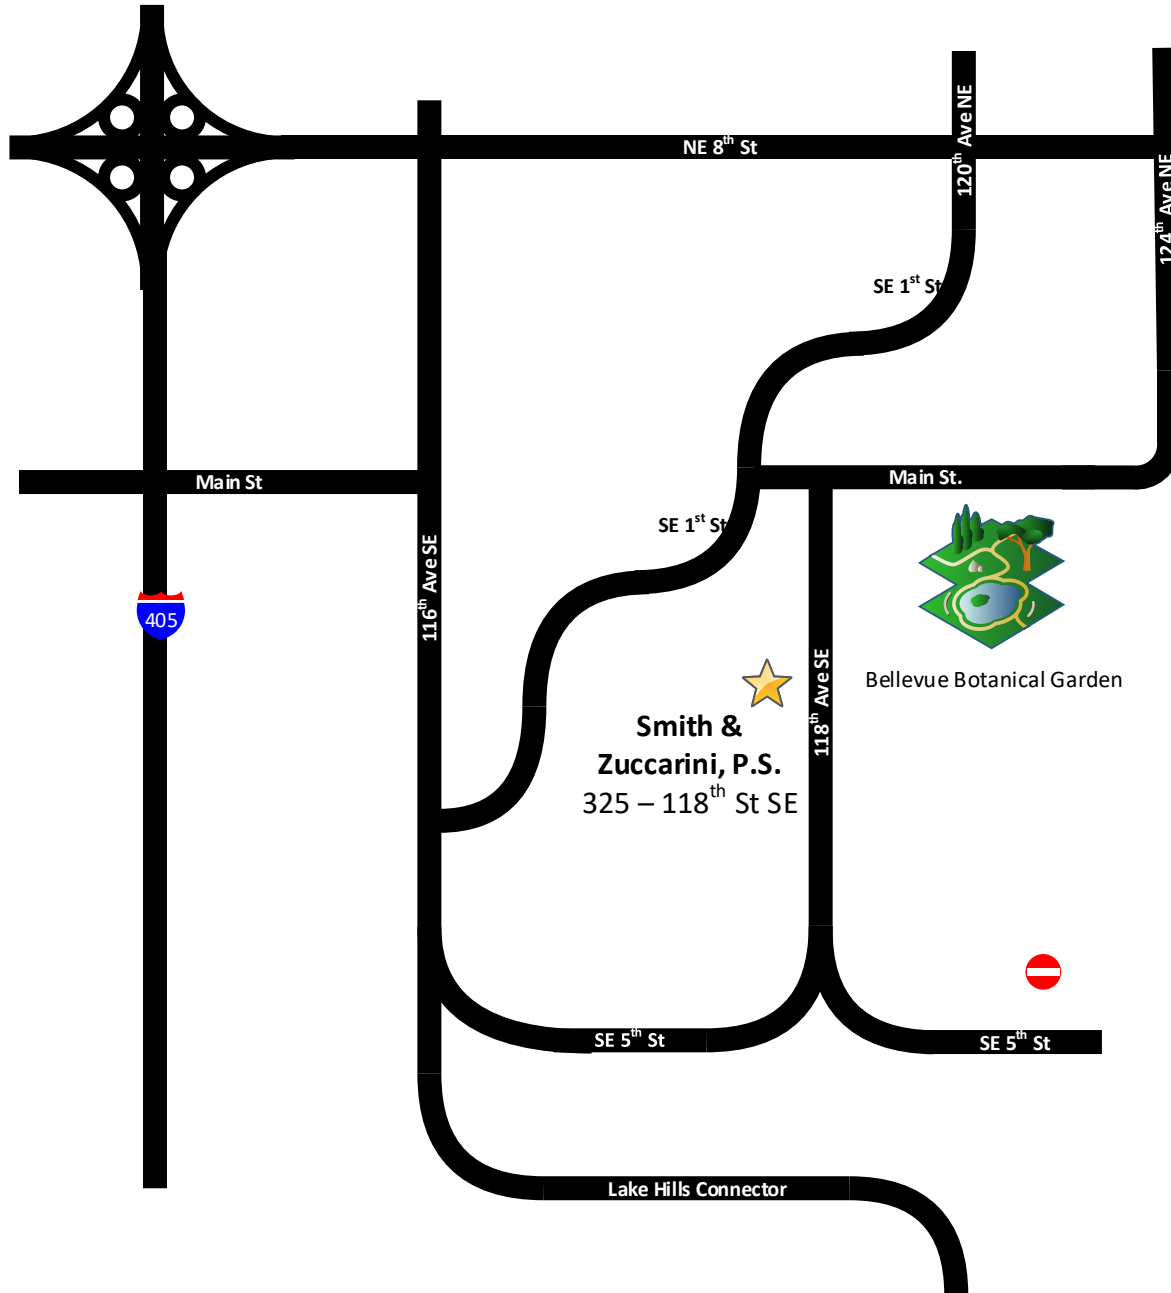

DIRECTIONS TO SMITH & ZUCCARINI, P.S. 325 – 118TH AVE SE, SUITE 209

Directions to Smith & Zuccarini, P.S.

325 118th SE; Bellevue, WA 98005

From 405: Take the NE 8th Street Exit and head east. Turn right (south) on 124th Street, which turns into Main St. Turn left (south) on 118th Street. Smith & Zuccarini is on your right.

From 520: Take the 124th Street exit south, and stay on after the turn into Main St. Turn left (south) on 118th Street. Smith & Zuccarini is on your right.

We are in **Suite 209**, which is located to the left on the ground floor.