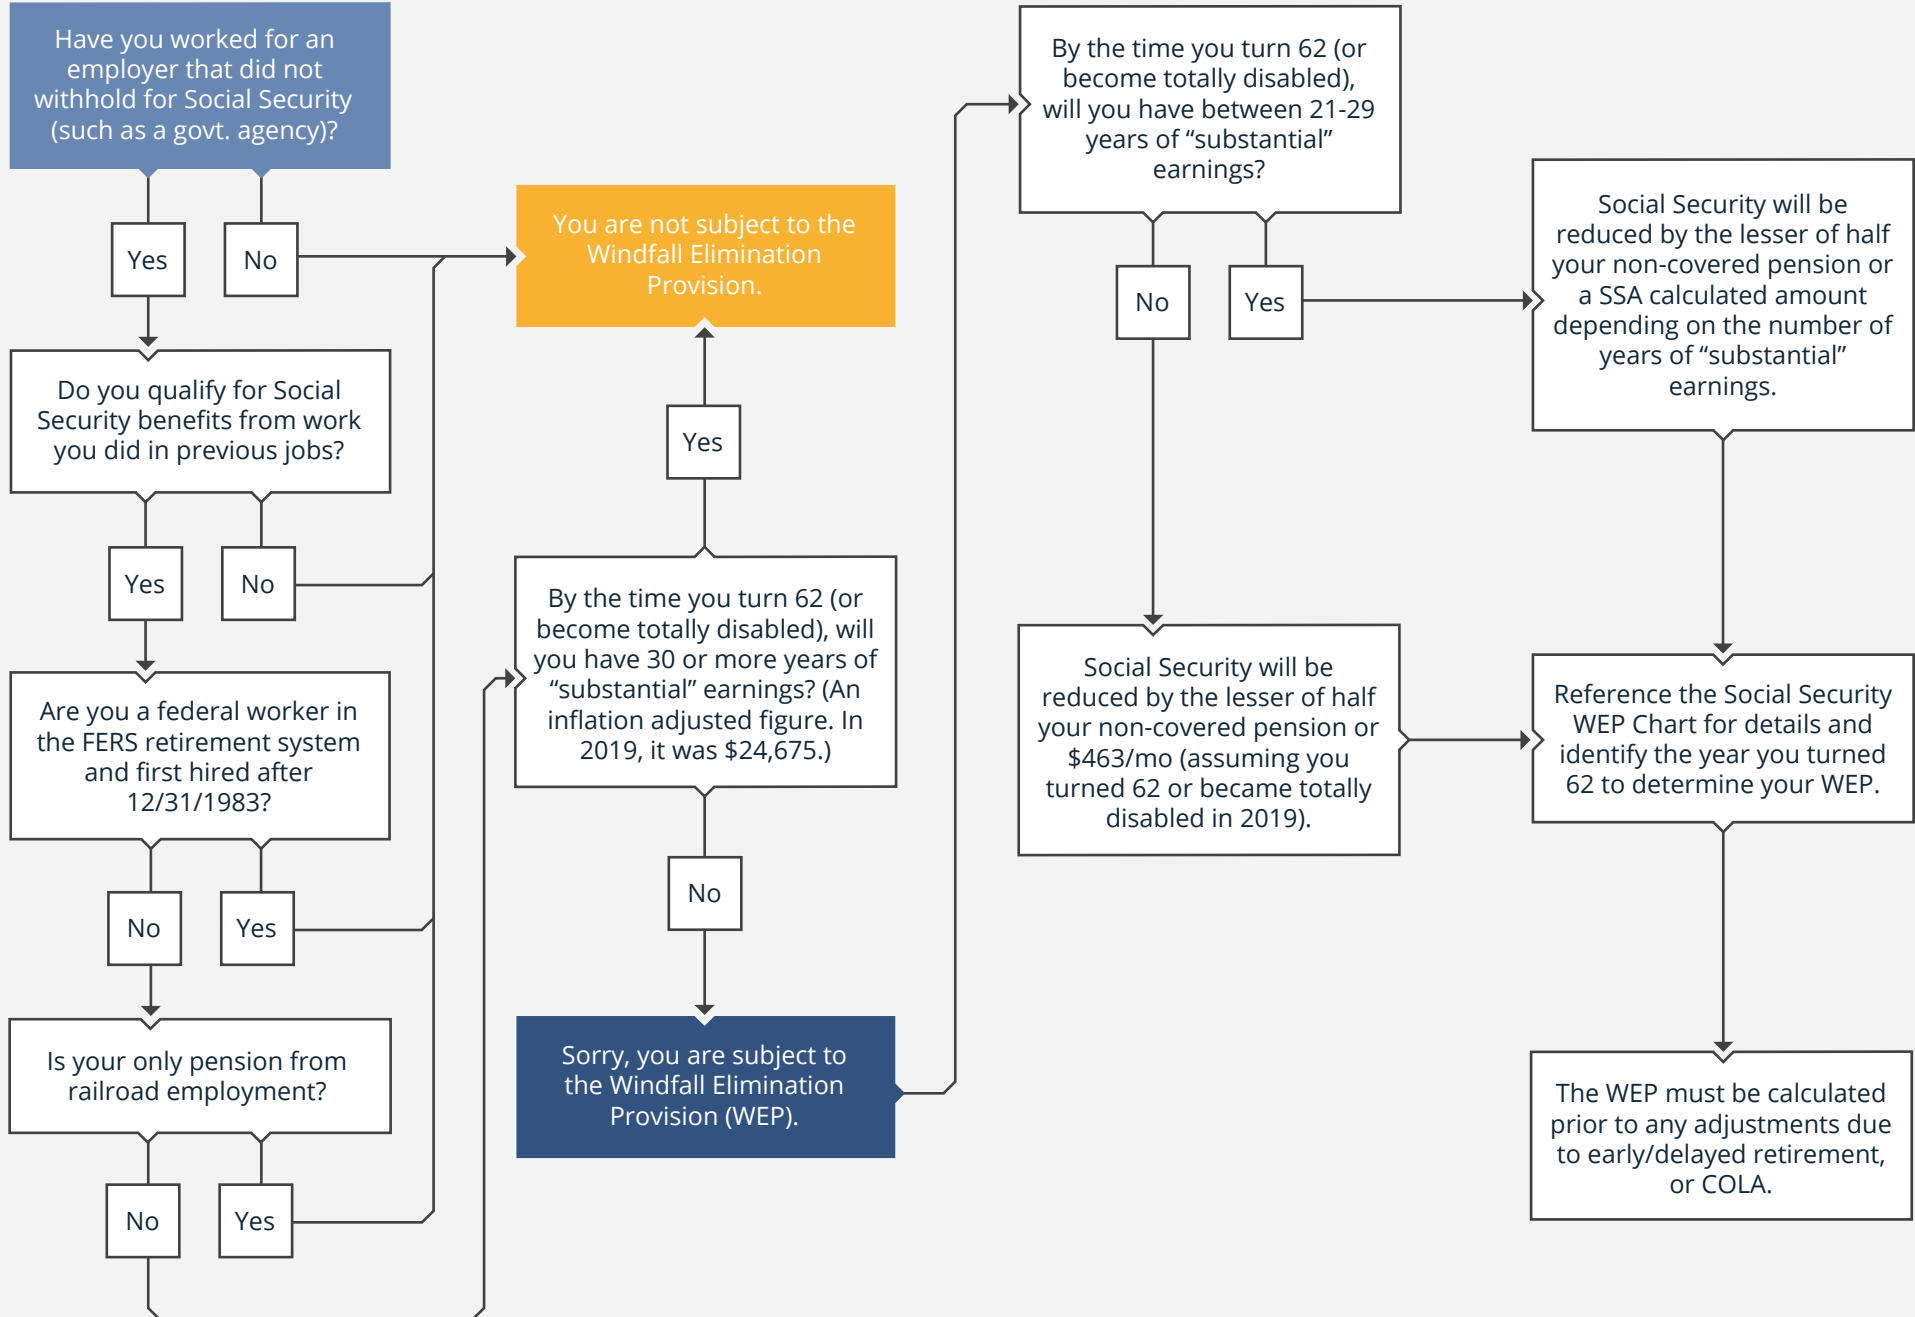

**Start Here**

**Jeff Bowers, CFP**

1380 Dual Highway, Hagerstown, MD 21740 97 Thomas Johnson Dr. Ste.201, Frederick, MD 21702  
jeff@plan2retire.com | 240-329-3333 | plan2retire.com