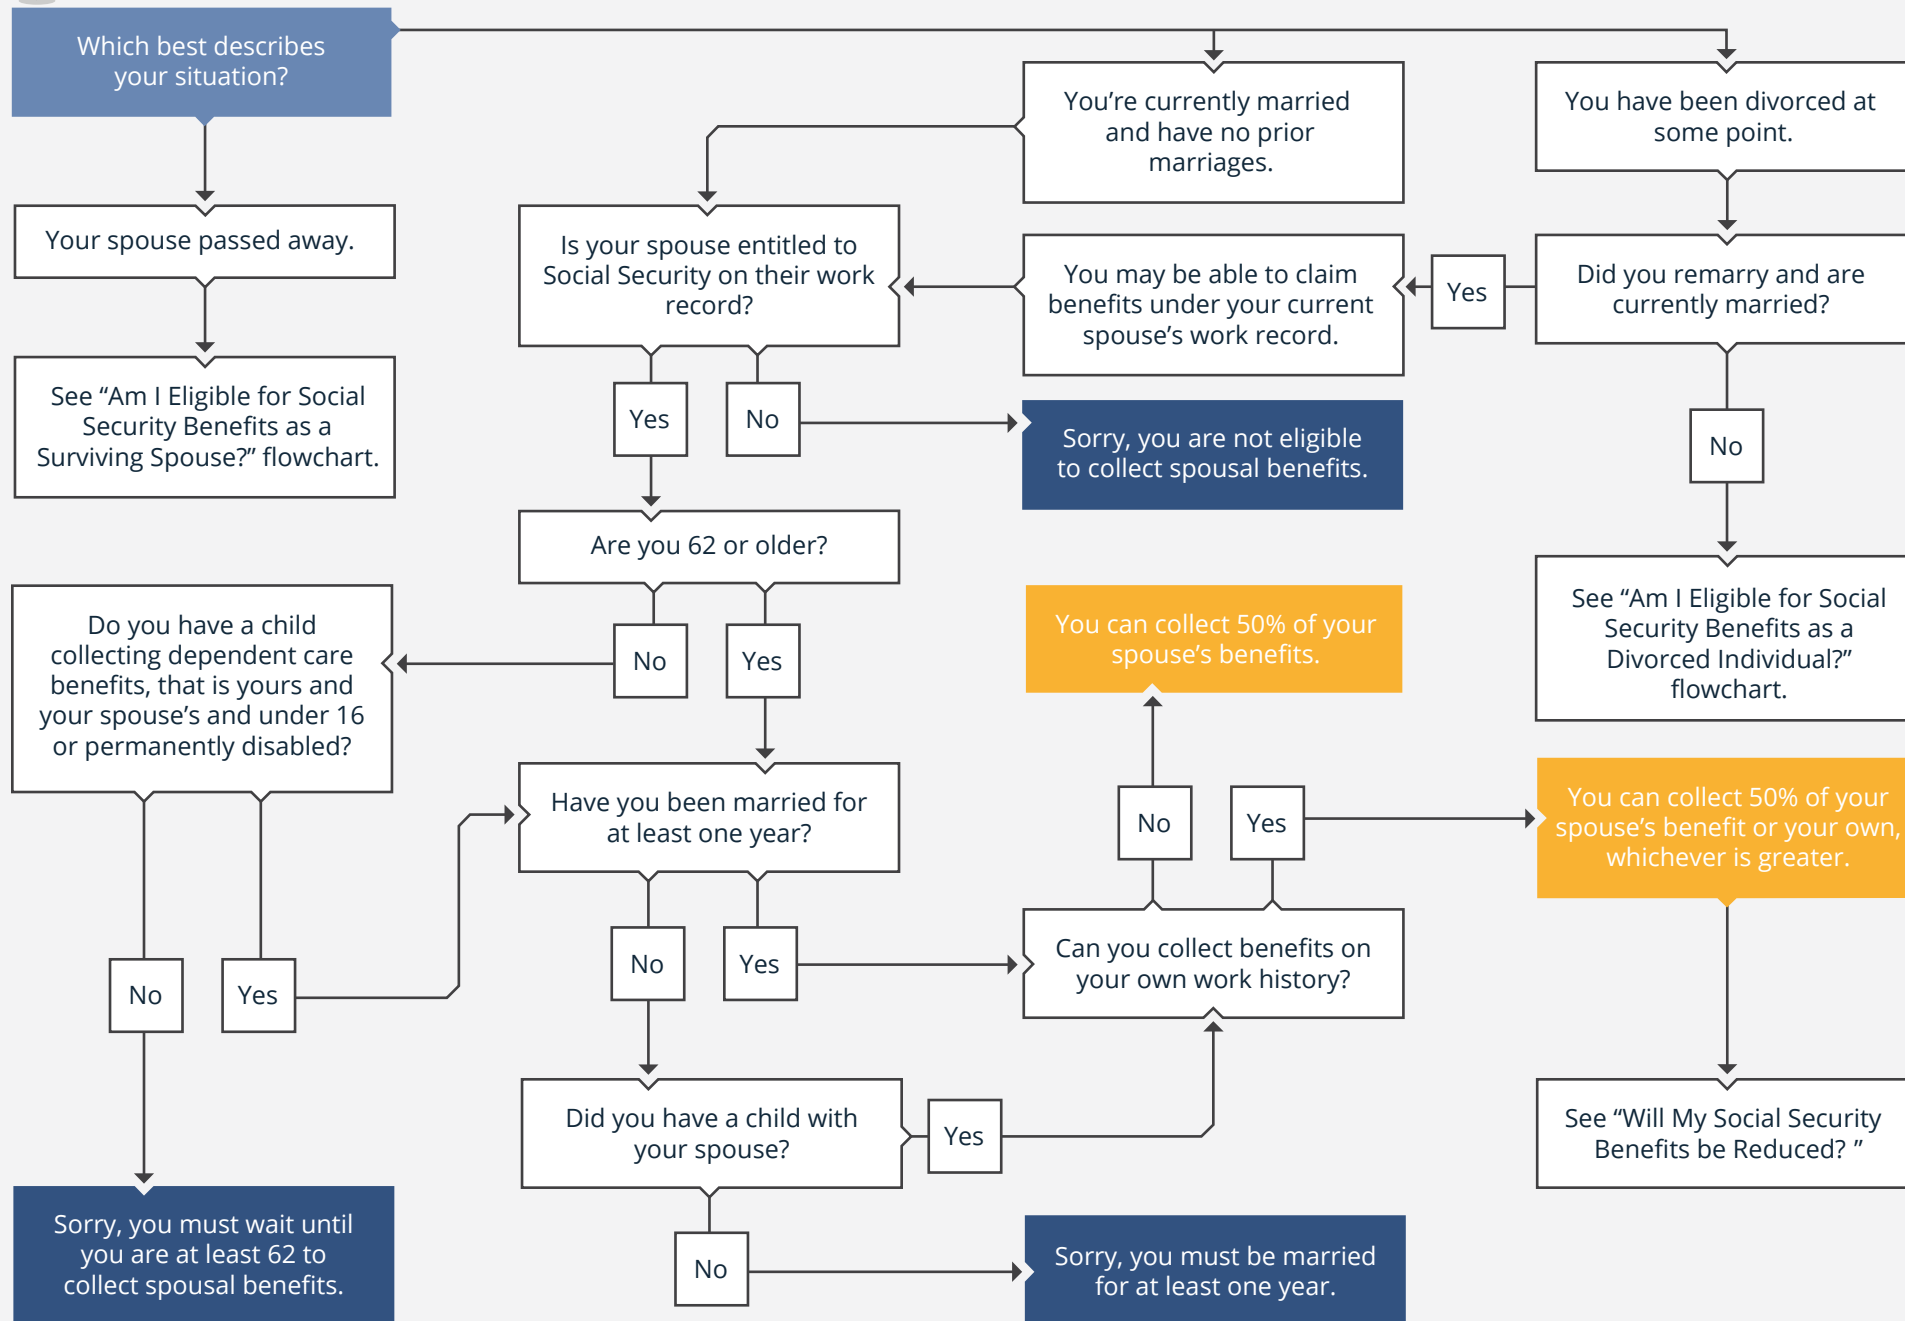

**Start Here**

**Jeff Bowers, CFP**

1380 Dual Highway, Hagerstown, MD 21740 97 Thomas Johnson Dr. Ste.201, Frederick, MD 21702  
jeff@plan2retire.com | 240-329-3333 | plan2retire.com