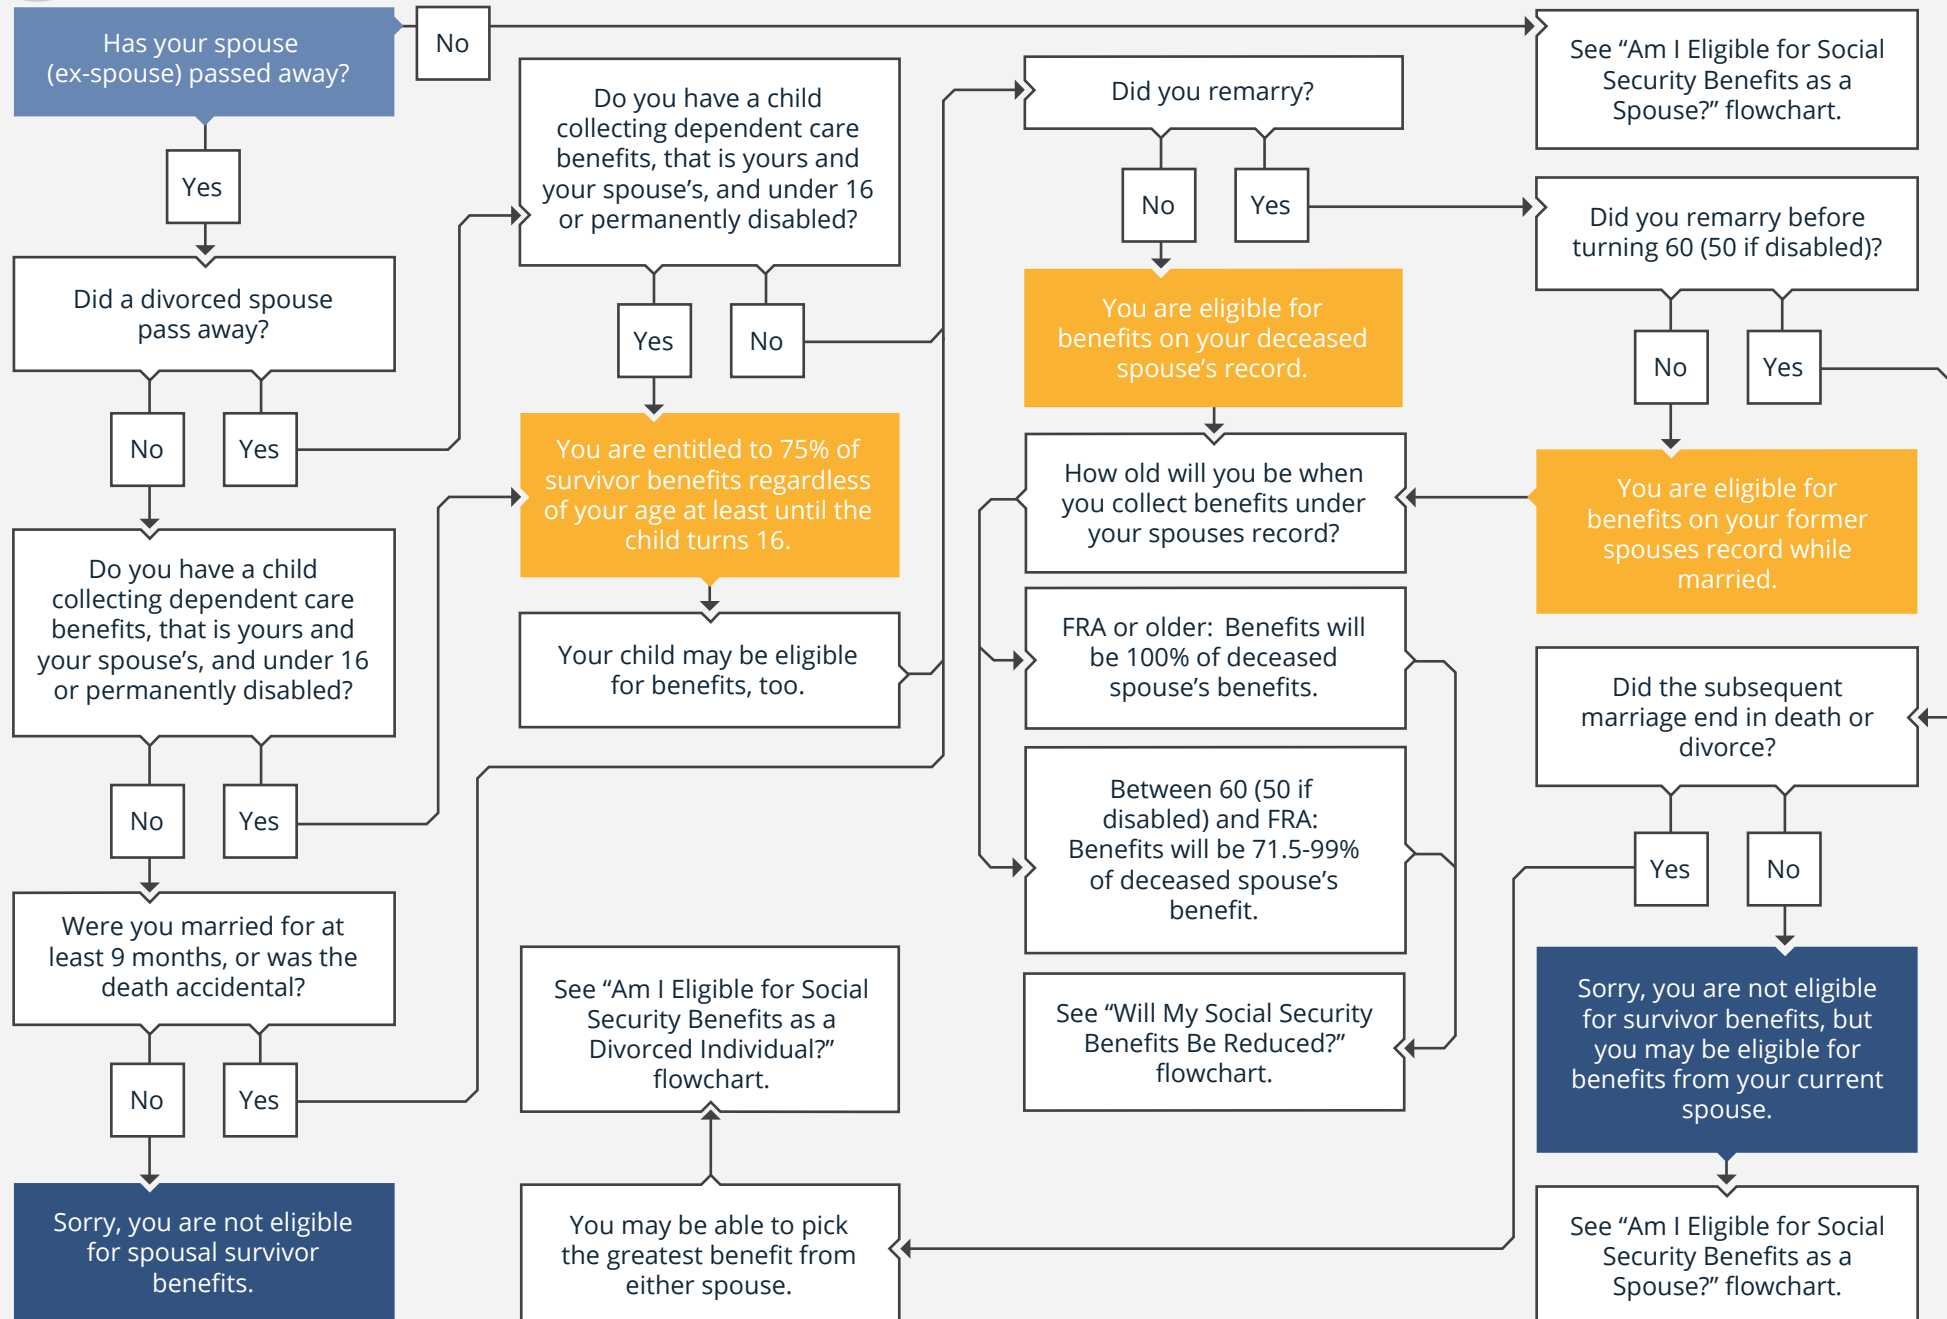

Start Here

Jeff Bowers, CFP

1380 Dual Highway, Hagerstown, MD 21740 97 Thomas Johnson Dr. Ste.201, Frederick, MD 21702
jeff@plan2retire.com | 240-329-3333 | plan2retire.com