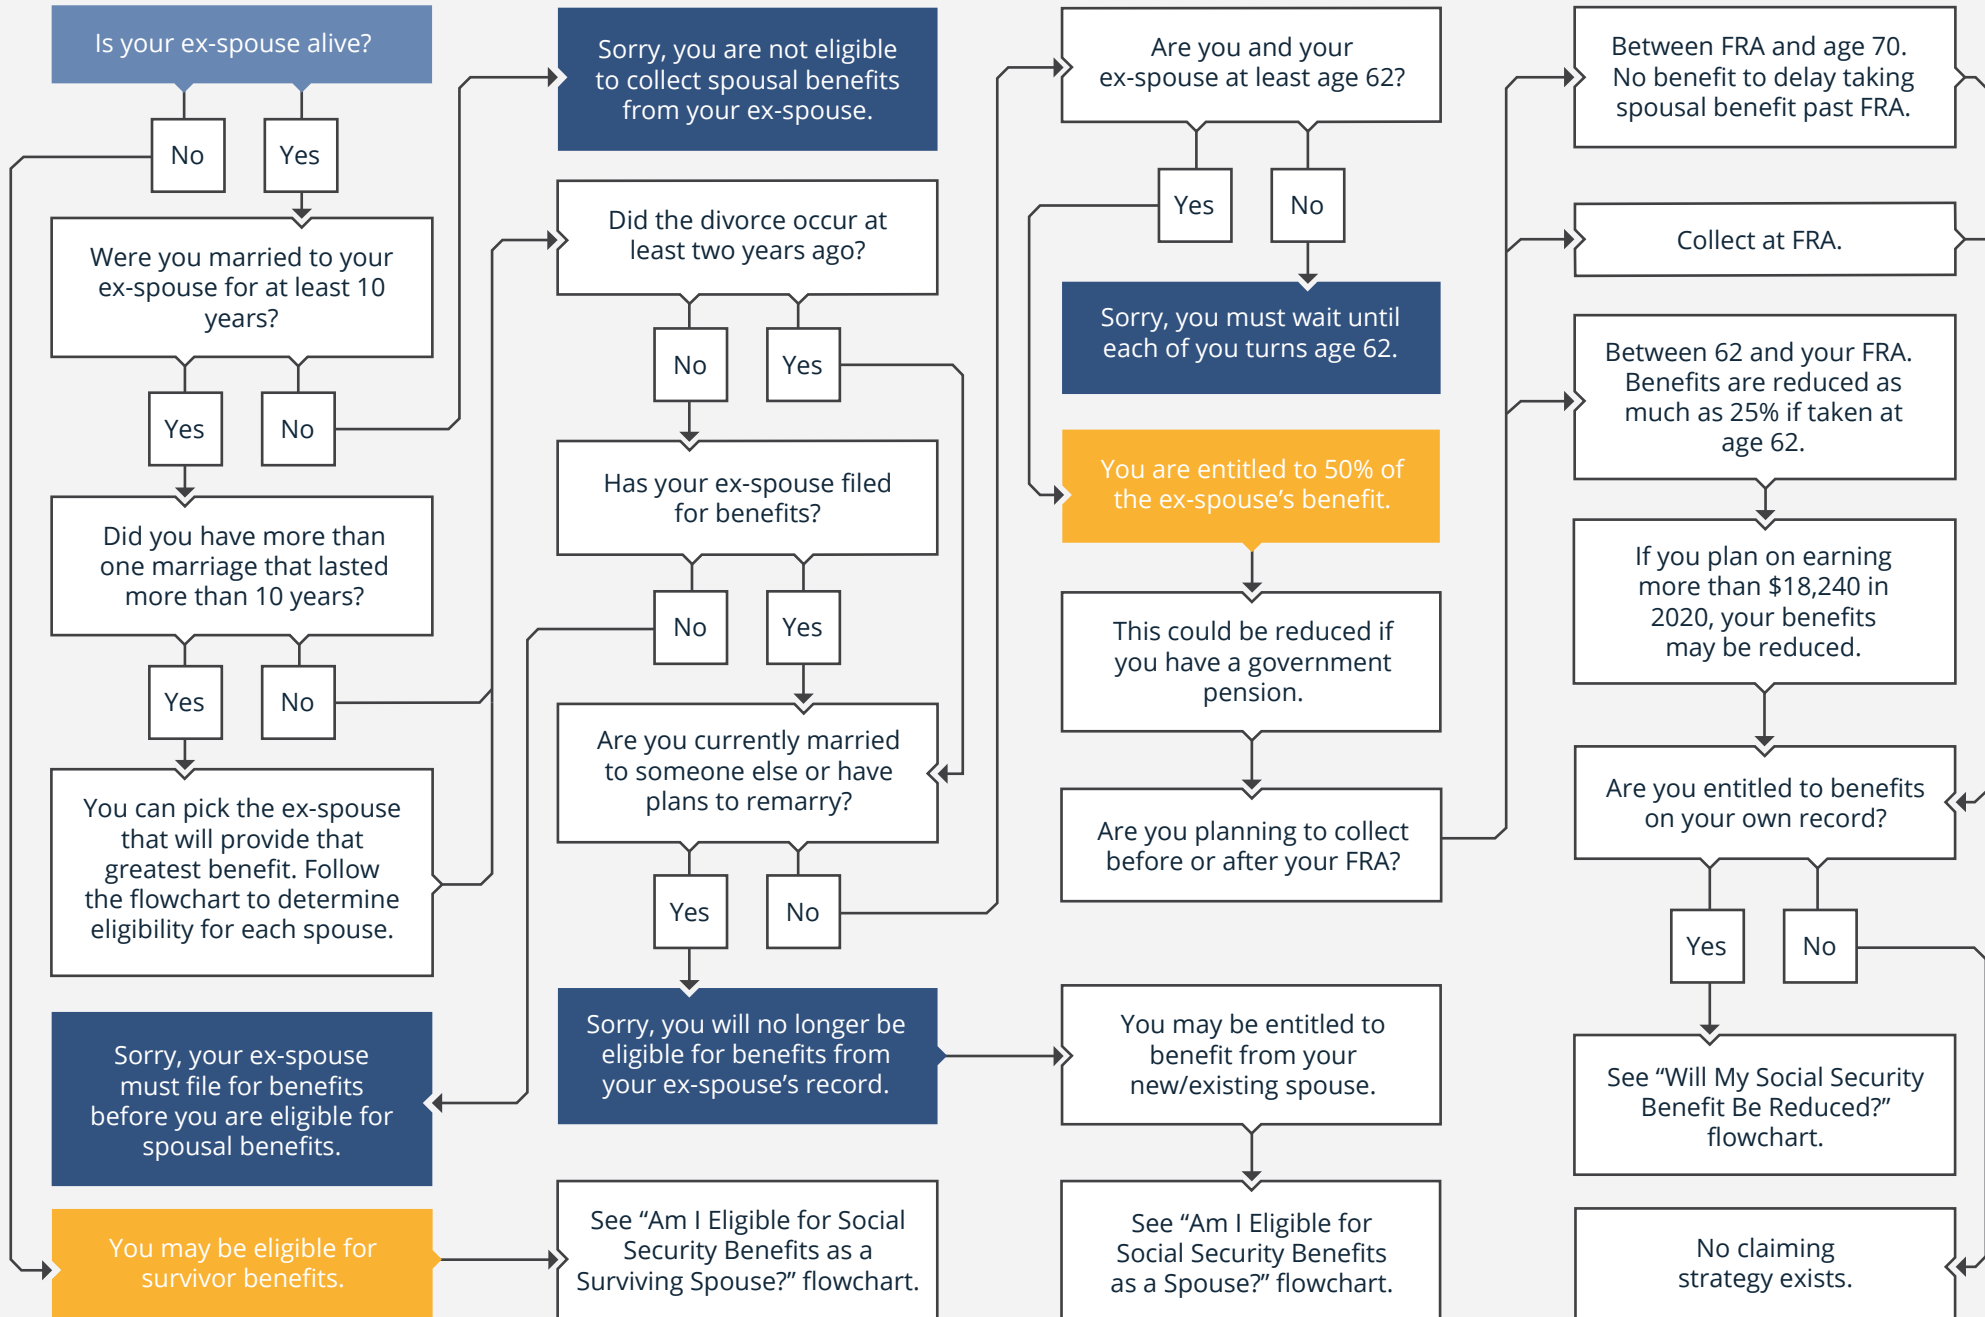

Start Here

Jeff Bowers, CFP

1380 Dual Highway, Hagerstown, MD 21740 97 Thomas Johnson Dr. Ste.201, Frederick, MD 21702
jeff@plan2retire.com | 240-329-3333 | plan2retire.com