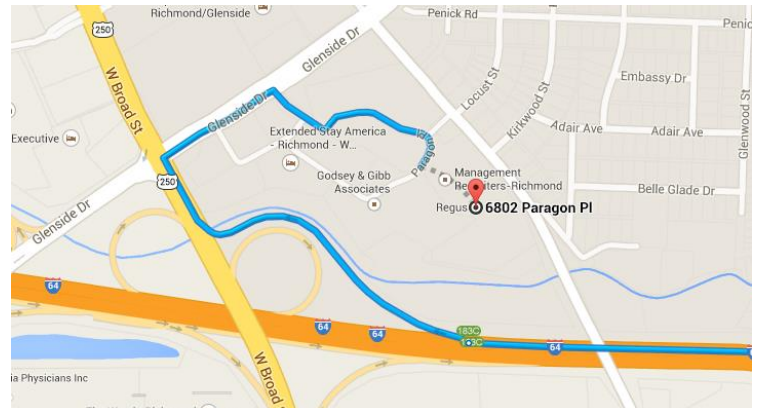

next+

DRIVING DIRECTIONS

Our office is located at Paragon Place, just off Interstate 64 exit 183, near the corner of W. Broad St. and Glenside Dr.

Next Investments LLC
6802 Paragon Place
Suite 410
Richmond, VA 23230
(Mailing address and client meetings)

Call 804-591-1657 for directions en route

From I-64 West:

- Take Exit 183C (US Rte. 250/West Broad St. /Glenside Dr.).
- Turn right at the first traffic light onto Glenside Dr. and travel approximately 1/4 mile.
- Turn right onto Paragon Pl. Follow signs to Paragon II.

From I-64 East:

- Take Exit 183 (US Rte. 250/West Broad St. /Glenside Dr.).
- Turn left onto Glenside Dr. and travel approximately 1/4 mile.
- Turn right onto Paragon Pl. Follow signs to Paragon II.

Take the elevators to the fourth floor. Suite 410 is on your left through the glass doors.