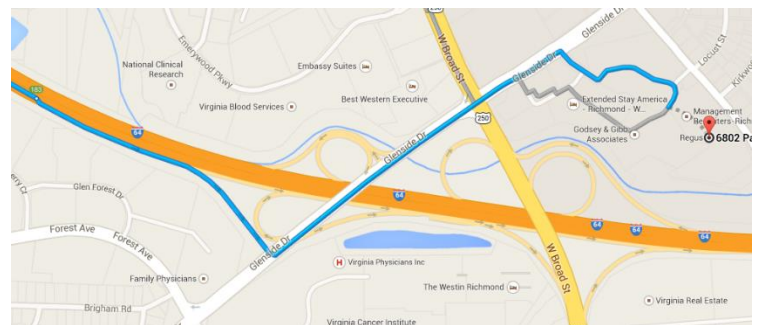

next+

DRIVING DIRECTIONS

Our office is located at Paragon Place, just off Interstate 64 exit 183, near the corner of W. Broad St. and Glenside Dr.

Next Investments LLC
6802 Paragon Place
Suite 410
Richmond, VA 23230
(Mailing address and client meetings)

Call 804-591-1657 for directions en route

From I-64 West:

- Take Exit 183C (US Rte. 250/West Broad St. /Glenside Dr.).
- Turn right at the first traffic light onto Glenside Dr. and travel approximately 1/4 mile.
- Turn right onto Paragon Pl. Follow signs to Paragon II.

From I-64 East:

- Take Exit 183 (US Rte. 250/West Broad St. /Glenside Dr.).
- Turn left onto Glenside Dr. and travel approximately 1/4 mile.
- Turn right onto Paragon Pl. Follow signs to Paragon II.

Take the elevators to the fourth floor. Suite 410 is on your left through the glass doors.