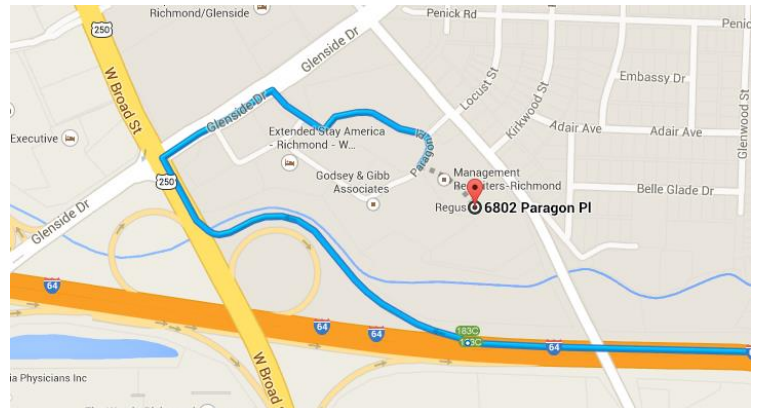

DRIVING DIRECTIONS

Our office is located at Paragon Place, just off Interstate 64 exit 183, near the corner of W. Broad St. and Glenside Dr.

Next Investments LLC
6802 Paragon Place
Suite 410
Richmond, VA 23230
(Mailing address and client meetings)

Call 804-482-1779 for directions en route

From I-64 West:

- Take Exit 183C (US Rte. 250/West Broad St. /Glenside Dr.).
- Turn right at the first traffic light onto Glenside Dr. and travel approximately 1/4 mile.
- Turn right onto Paragon Pl. Follow signs to Paragon II.

From I-64 East:

- Take Exit 183 (US Rte. 250/West Broad St. /Glenside Dr.).
- Turn left onto Glenside Dr. and travel approximately 1/4 mile.
- Turn right onto Paragon Pl. Follow signs to Paragon II.

Take the elevators to the fourth floor. Suite 410 is on your left through the glass doors.