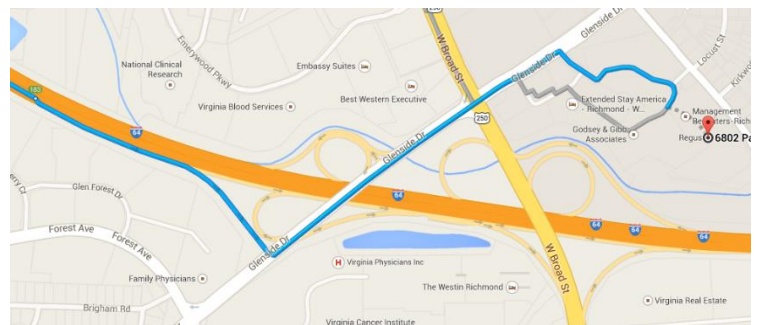

DRIVING DIRECTIONS

Our office is located at Paragon Place, just off Interstate 64 exit 183, near the corner of W. Broad St. and Glenside Dr.

Next Investments LLC
6802 Paragon Place
Suite 410
Richmond, VA 23230
(Mailing address and client meetings)

Call 804-482-1779 for directions en route

From I-64 West:

- Take Exit 183C (US Rte. 250/West Broad St. /Glenside Dr.).
- Turn right at the first traffic light onto Glenside Dr. and travel approximately 1/4 mile.
- Turn right onto Paragon Pl. Follow signs to Paragon II.

From I-64 East:

- Take Exit 183 (US Rte. 250/West Broad St. /Glenside Dr.).
- Turn left onto Glenside Dr. and travel approximately 1/4 mile.
- Turn right onto Paragon Pl. Follow signs to Paragon II.

Take the elevators to the fourth floor. Suite 410 is on your left through the glass doors.